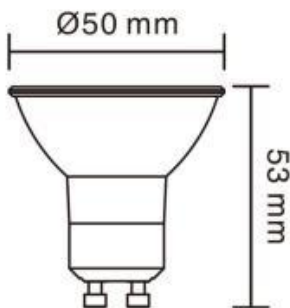

Applications

- Home appliance and other residential decorations.
- Commercial lighting like hotels, restaurants, bars, cafes, etc.

Product overview

Part No.:DGU10 KP75T6	Wattage: 6W	Dimmable: Yes
Code No: 22809/22813		
CCT/Lumen output: 2700K/500lm		Energy efficiency class: G
PF: 0.8	CRI(Ra): 90	Weight: 46g
Voltage: AC200-240V	Current: 30mA	Frequency: 50/60Hz
Beam Angle: 36° / 24°	Socket: GU10	Working Temperature :-20°C ~ 50°C
Inner Box Dimensions	Outer Carton Dimensions	Qty: 100pcs/carton
(LxWxH):55 x 55 x 65mm	(LxWxH):580 x 285 x 185mm	

Beam Angle 24° cd&lx

0.5m	5077/7010lx	22.17cm
1.0m	1464/1957lx	44.34cm
1.5m	830.7/1045.91lx	66.51cm
2.0m	598.66/719.51lx	86.68cm
3.0m	332.96/484.21lx	133.02cm

Beam Angle 36° cd&lx

0.5m	3353/5354lx	32.49cm
1.0m	913/1418lx	64.98cm
1.5m	461.84/672.91lx	97.48cm
2.0m	303.2/422.11lx	129.97cm
3.0m	190.34/243.11lx	194.95cm

Technical Drawings (mm)

Packaging diagram

Inner Box

Middle Box

Outer Carton

Outer Carton Dimensions: (LxWxH): 580*285*185mm, Qty: 100PCS

Cautions

- Don't touch the lamp when it is lighted
- Don't use it in enclosed luminaire
- Power off before replacement
- Do not in violation of any fire regulations when using
- Consult professional electricians for technical support
- If the cable is damaged, it must be replaced by the manufacturer and its service agent, or qualified person in order to avoid hazards.