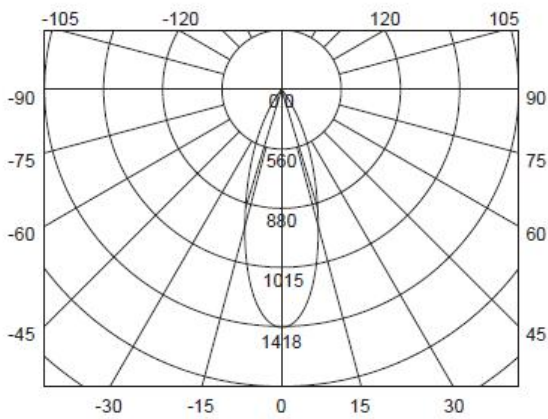

Applications

- Home appliance and other residential decorations.
- Commercial lighting like hotels, restaurants, bars, cafes, etc.

Product overview

Part No.:DGU10 KP75T6	Wattage: 6W	Dimmable: Yes
Code No: 22809/22813		
CCT/Lumen output: 2700K/500lm		Energy efficiency class: G
PF: 0.8	CRI(Ra): 90	Weight: 46g
Voltage: AC200-240V	Current: 30mA	Frequency: 50/60Hz
Beam Angle: 36° / 24°	Socket: GU10	Working Temperature :-20°C ~ 50°C
Inner Box Dimensions	Outer Carton Dimensions	Qty: 100pcs/carton
(LxWxH):55 x 55 x 65mm	(LxWxH):580 x 285 x 185mm	

Beam Angle 24° cd&lx

0.5m	5077/7010lx	22.17cm
1.0m	1464/1957lx	44.34cm
1.5m	830.7/1045.91lx	66.51cm
2.0m	598.66/719.51lx	86.68cm
3.0m	332.96/484.21lx	133.02cm

Beam Angle 36° cd&lx

0.5m	3353/5354lx	32.49cm
1.0m	913/1418lx	64.98cm
1.5m	461.84/672.91lx	97.48cm
2.0m	303.2/422.11lx	129.97cm
3.0m	190.34/243.11lx	194.95cm

Technical Drawings (mm)

Packaging diagram

Inner Box

Middle Box

Outer Carton

Outer Carton Dimensions: (LxWxH): 580*285*185mm, Qty: 100PCS

Cautions

- Don't touch the lamp when it is lighted
- Don't use it in enclosed luminaire
- Power off before replacement
- Do not in violation of any fire regulations when using
- Consult professional electricians for technical support
- If the cable is damaged, it must be replaced by the manufacturer and its service agent, or qualified person in order to avoid hazards.