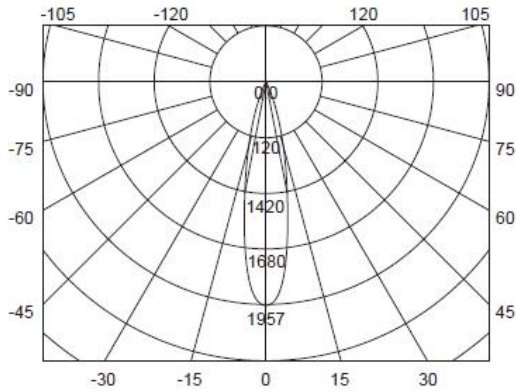

Applications

- Home appliance and other residential decorations.
- Commercial lighting like hotels, restaurants, bars, cafes, etc.

Product overview

Part No.:DGU10 KP75T6	Wattage: 6W	Dimmable: Yes
Code No: 22809/22813		
CCT/Lumen output: 2700K/500lm		Energy efficiency class: G
PF: 0.8	CRI(Ra): 90	Weight: 46g
Voltage: AC200-240V	Current: 30mA	Frequency: 50/60Hz
Beam Angle: 36° / 24°	Socket: GU10	Working Temperature :-20°C ~ 50°C
Inner Box Dimensions	Outer Carton Dimensions	Qty: 100pcs/carton
(LxWxH):55 x 55 x 65mm	(LxWxH):580 x 285 x 185mm	

Beam Angle 24° cd&lx

0.5m	5077/7010lx	22.17cm
1.0m	1464/1957lx	44.34cm
1.5m	830.7/1045.91lx	66.51cm
2.0m	598.66/719.51lx	86.68cm
3.0m	332.96/484.21lx	133.02cm

Beam Angle 36° cd&lx

0.5m	3353/5354lx	32.49cm
1.0m	913/1418lx	64.98cm
1.5m	461.84/672.91lx	97.48cm
2.0m	303.2/422.11lx	129.97cm
3.0m	190.34/243.11lx	194.95cm

Technical Drawings (mm)

Packaging diagram

Inner Box

Middle Box

Outer Carton

Outer Carton Dimensions: (LxWxH): 580*285*185mm, Qty: 100PCS

Cautions

- Don't touch the lamp when it is lighted
- Don't use it in enclosed luminaire
- Power off before replacement
- Do not in violation of any fire regulations when using
- Consult professional electricians for technical support
- If the cable is damaged, it must be replaced by the manufacturer and its service agent, or qualified person in order to avoid hazards.