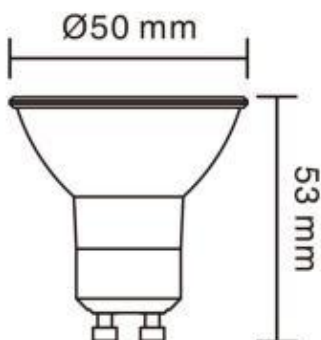

Beam Angle: 36° / 24°

Socket: GU10

Working Temperature : -20°C ~ - 50°C

Inner Box Dimensions

Outer Carton Dimensions

Qty: 100pcs/carton

(LxWxH): 55 x 55 x 65mm

(LxWxH): 580 x 285 x 185mm

Beam Angle 24° cd&lx

0.5m	5077/7010lx	22.17cm
1.0m	1464/1957lx	44.34cm
1.5m	830.7/1045.91lx	66.51cm
2.0m	598.66/719.51lx	86.68cm
3.0m	332.96/484.21lx	133.02cm

Beam Angle 36° cd&lx

0.5m	3353/5354lx	32.49cm
1.0m	913/1418lx	64.98cm
1.5m	461.84/672.91lx	97.48cm
2.0m	303.2/422.11lx	129.97cm
3.0m	190.34/243.11lx	194.95cm

Technical Drawings (mm)

Packaging diagram

Inner Box

Middle Box

Outer Carton

Outer Carton Dimensions: (LxWxH): 580*285*185mm, Qty: 100PCS

Cautions

- Don't touch the lamp when it is lighted
- Don't use it in enclosed luminaire
- Power off before replacement
- Do not in violation of any fire regulations when using
- Consult professional electricians for technical support
- If the cable is damaged, it must be replaced by the manufacturer and its service agent, or qualified person in order to avoid hazards.