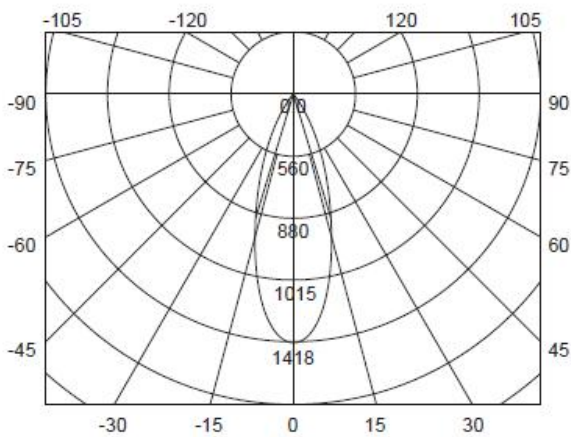

Beam Angle: 36° / 24°

Socket: GU10

Working Temperature : -20°C ~ - 50°C

Inner Box Dimensions

Outer Carton Dimensions

Qty: 100pcs/carton

(LxWxH): 55 x 55 x 65mm

(LxWxH): 580 x 285 x 185mm

Beam Angle 24° cd&lx

0.5m	5077/7010lx	22.17cm
1.0m	1464/1957lx	44.34cm
1.5m	830.7/1045.91lx	66.51cm
2.0m	598.66/719.51lx	86.68cm
3.0m	332.96/484.21lx	133.02cm

Beam Angle 36° cd&lx

0.5m	3353/5354lx	32.49cm
1.0m	913/1418lx	64.98cm
1.5m	461.84/672.91lx	97.48cm
2.0m	303.2/422.11lx	129.97cm
3.0m	190.34/243.11lx	194.95cm

Technical Drawings (mm)

Packaging diagram

Inner Box

Middle Box

Outer Carton

Outer Carton Dimensions: (LxWxH): 580*285*185mm, Qty: 100PCS

Cautions

- Don't touch the lamp when it is lighted
- Don't use it in enclosed luminaire
- Power off before replacement
- Do not in violation of any fire regulations when using
- Consult professional electricians for technical support
- If the cable is damaged, it must be replaced by the manufacturer and its service agent, or qualified person in order to avoid hazards.