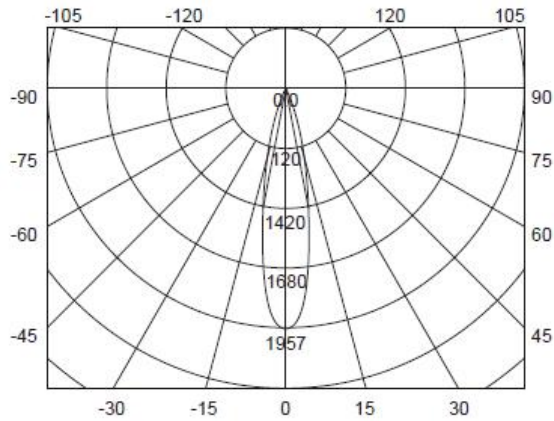

Beam Angle: 36° / 24°

Socket: GU10

Working Temperature : -20°C ~ - 50°C

Inner Box Dimensions

Outer Carton Dimensions

Qty: 100pcs/carton

(LxWxH): 55 x 55 x 65mm

(LxWxH): 580 x 285 x 185mm

Beam Angle 24° cd&lx

0.5m	5077/7010lx	22.17cm
1.0m	1464/1957lx	44.34cm
1.5m	830.7/1045.91lx	66.51cm
2.0m	598.66/719.51lx	86.68cm
3.0m	332.96/484.21lx	133.02cm

Beam Angle 36° cd&lx

0.5m	3353/5354lx	32.49cm
1.0m	913/1418lx	64.98cm
1.5m	461.84/672.91lx	97.48cm
2.0m	303.2/422.11lx	129.97cm
3.0m	190.34/243.11lx	194.95cm

Technical Drawings (mm)

Packaging diagram

Inner Box

Middle Box

Outer Carton

Outer Carton Dimensions: (LxWxH): 580*285*185mm, Qty: 100PCS

Cautions

- Don't touch the lamp when it is lighted
- Don't use it in enclosed luminaire
- Power off before replacement
- Do not in violation of any fire regulations when using
- Consult professional electricians for technical support
- If the cable is damaged, it must be replaced by the manufacturer and its service agent, or qualified person in order to avoid hazards.