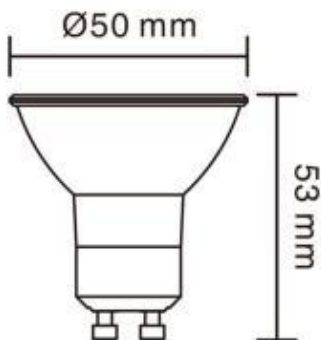

Beam Angle: 36° / 24°

Socket: GU10

Working Temperature : -20°C ~ - 50°C

Inner Box Dimensions

Outer Carton Dimensions

Qty: 100pcs/carton

(LxWxH): 55 x 55 x 65mm

(LxWxH): 580 x 285 x 185mm

Beam Angle 24° cd&lx

0.5m	5077/7010lx	22.17cm
1.0m	1464/1957lx	44.34cm
1.5m	830.7/1045.91lx	66.51cm
2.0m	598.66/719.51lx	86.68cm
3.0m	332.96/484.21lx	133.02cm

Beam Angle 36° cd&lx

0.5m	3353/5354lx	32.49cm
1.0m	913/1418lx	64.98cm
1.5m	461.84/672.91lx	97.48cm
2.0m	303.2/422.11lx	129.97cm
3.0m	190.34/243.11lx	194.95cm

Technical Drawings (mm)

Packaging diagram

Inner Box

Middle Box

Outer Carton

Outer Carton Dimensions: (LxWxH): 580*285*185mm, Qty: 100PCS

Cautions

- Don't touch the lamp when it is lighted
- Don't use it in enclosed luminaire
- Power off before replacement
- Do not in violation of any fire regulations when using
- Consult professional electricians for technical support
- If the cable is damaged, it must be replaced by the manufacturer and its service agent, or qualified person in order to avoid hazards.