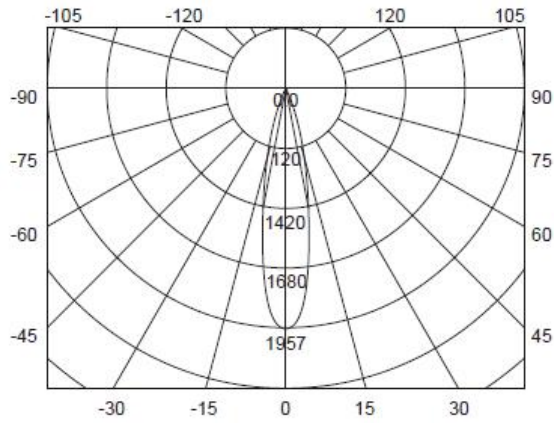

Beam Angle: 36° / 24°

Socket: GU10

Working Temperature : -20°C ~ - 50°C

Inner Box Dimensions

Outer Carton Dimensions

Qty: 100pcs/carton

(LxWxH): 55 x 55 x 65mm

(LxWxH): 580 x 285 x 185mm

Beam Angle 24° cd&lx

0.5m	5077/7010lx	22.17cm
1.0m	1464/1957lx	44.34cm
1.5m	830.7/1045.91lx	66.51cm
2.0m	598.66/719.51lx	86.68cm
3.0m	332.96/484.21lx	133.02cm

Beam Angle 36° cd&lx

0.5m	3353/5354lx	32.49cm
1.0m	913/1418lx	64.98cm
1.5m	461.84/672.91lx	97.48cm
2.0m	303.2/422.11lx	129.97cm
3.0m	190.34/243.11lx	194.95cm

Technical Drawings (mm)

Packaging diagram

Inner Box

Middle Box

Outer Carton

Outer Carton Dimensions: (LxWxH): 580*285*185mm, Qty: 100PCS

Cautions

- Don't touch the lamp when it is lighted
- Don't use it in enclosed luminaire
- Power off before replacement
- Do not in violation of any fire regulations when using
- Consult professional electricians for technical support
- If the cable is damaged, it must be replaced by the manufacturer and its service agent, or qualified person in order to avoid hazards.