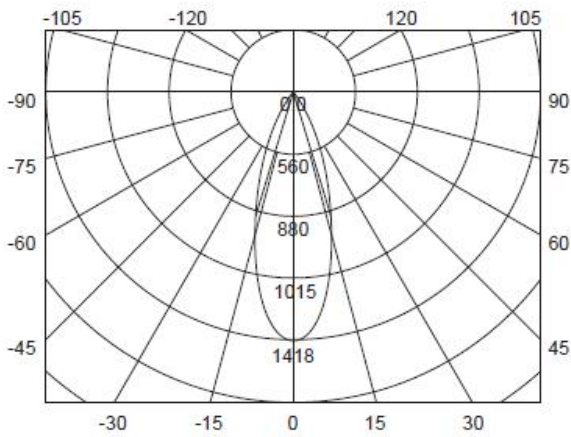

Beam Angle: 36° / 24°

Socket: GU10

Working Temperature : -20°C ~ - 50°C

Inner Box Dimensions

Outer Carton Dimensions

Qty: 100pcs/carton

(LxWxH): 55 x 55 x 65mm

(LxWxH): 580 x 285 x 185mm

Beam Angle 24° cd&lx

0.5m	5077/7010lx	22.17cm
1.0m	1464/1957lx	44.34cm
1.5m	830.7/1045.91lx	66.51cm
2.0m	598.66/719.51lx	86.68cm
3.0m	332.96/484.21lx	133.02cm

Beam Angle 36° cd&lx

0.5m	3353/5354lx	32.49cm
1.0m	913/1418lx	64.98cm
1.5m	461.84/672.91lx	97.48cm
2.0m	303.2/422.11lx	129.97cm
3.0m	190.34/243.11lx	194.95cm

Technical Drawings (mm)

Packaging diagram

Inner Box

Middle Box

Outer Carton

Outer Carton Dimensions: (LxWxH): 580*285*185mm, Qty: 100PCS

Cautions

- Don't touch the lamp when it is lighted
- Don't use it in enclosed luminaire
- Power off before replacement
- Do not in violation of any fire regulations when using
- Consult professional electricians for technical support
- If the cable is damaged, it must be replaced by the manufacturer and its service agent, or qualified person in order to avoid hazards.