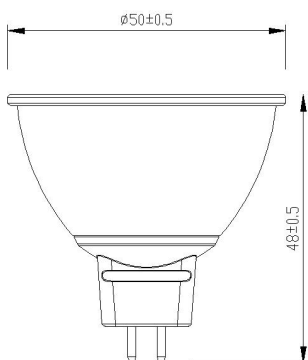

**Applications**

- Home appliance and other residential decorations.
- Commercial lighting like hotels, restaurants, bars, cafes, etc.

Product overview

Part No.: DMR16 WC35P7	Wattage: 7W	Dimmable: Yes
Codo No: 22501/22559		
CCT/Lumen output: 3000K/345lm		Energy efficiency class: G
PF: >0.9	CRI(Ra): 95	Weight: 47g
Voltage: AC12V	Current: 700mA	Frequency: 50/60Hz
Beam Angle (deg):36° /24°	Socket: GU 5.3	Working Temperature: -20°C ~ - 50°C
Inner Box Dimensions	Outer Carton Dimensions	Qty: 100PCS
(LxWxH):55 x 55 x 65mm	(LxWxH):580*285*185mm	

Beam Angle 24° cd&lx

0.5m	3512/4028lx	20.98cm
1.0m	1078.2/1260.5lx	41.78cm
1.5m	663.48/704.22lx	62.67cm
2.0m	495.21/534.51lx	83.56cm
3.0m	267.19/301.96lx	125.34cm

Beam Angle 36° cd&lx

0.5m	2462/3712lx	30.98cm
1.0m	592.4/812.5lx	61.72cm
1.5m	269.11/402.31lx	92.58cm
2.0m	149.79/234.61lx	123.44cm
3.0m	68.98/99.89lx	185.16cm

Technical Drawings (mm)

Packaging diagram

Inner Box

Middle Box

Outer Carton

Outer Carton Dimensions: (LxWxH): 580*285*185mm, Qty: 100PCS

Cautions

- Don't touch the lamp when it is lighted
- Don't use it in enclosed luminaire
- Power off before replacement
- Do not in violation of any fire regulations when using
- Consult professional electricians for technical support
- If the cable is damaged, it must be replaced by the manufacturer and its service agent, or qualified person in order to avoid hazards.