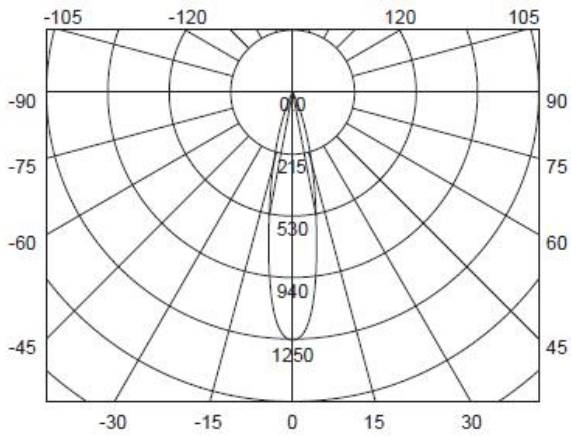

**Applications**

- Home appliance and other residential decorations.
- Commercial lighting like hotels, restaurants, bars, cafes, etc.

Product overview

Part No.: DMR16 WC35P7	Wattage: 7W	Dimmable: Yes
Codo No: 22501/22559		
CCT/Lumen output: 3000K/345lm		Energy efficiency class: G
PF: >0.9	CRI(Ra): 95	Weight: 47g
Voltage: AC12V	Current: 700mA	Frequency: 50/60Hz
Beam Angle (deg):36° /24°	Socket: GU 5.3	Working Temperature: -20°C ~ - 50°C
Inner Box Dimensions	Outer Carton Dimensions	Qty: 100PCS
(LxWxH):55 x 55 x 65mm	(LxWxH):580*285*185mm	

Beam Angle 24° cd&lx

0.5m	3512/4028lx	20.98cm
1.0m	1078.2/1260.5lx	41.78cm
1.5m	663.48/704.22lx	62.67cm
2.0m	495.21/534.51lx	83.56cm
3.0m	267.19/301.96lx	125.34cm

Beam Angle 36° cd&lx

0.5m	2462/3712lx	30.98cm
1.0m	592.4/812.5lx	61.72cm
1.5m	269.11/402.31lx	92.58cm
2.0m	149.79/234.61lx	123.44cm
3.0m	68.98/99.89lx	185.16cm

Technical Drawings (mm)

Packaging diagram

Inner Box

Middle Box

Outer Carton

Outer Carton Dimensions: (LxWxH): 580*285*185mm, Qty: 100PCS

Cautions

- Don't touch the lamp when it is lighted
- Don't use it in enclosed luminaire
- Power off before replacement
- Do not in violation of any fire regulations when using
- Consult professional electricians for technical support
- If the cable is damaged, it must be replaced by the manufacturer and its service agent, or qualified person in order to avoid hazards.