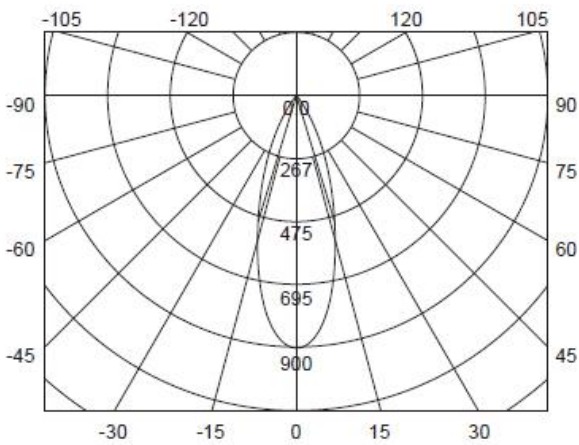

**Applications**

- Home appliance and other residential decorations.
- Commercial lighting like hotels, restaurants, bars, cafes, etc.

Product overview

Part No.: DMR16 WC35P7	Wattage: 7W	Dimmable: Yes
Codo No: 22501/22559		
CCT/Lumen output: 3000K/345lm		Energy efficiency class: G
PF: >0.9	CRI(Ra): 95	Weight: 47g
Voltage: AC12V	Current: 700mA	Frequency: 50/60Hz
Beam Angle (deg):36° /24°	Socket: GU 5.3	Working Temperature: -20°C ~ - 50°C
Inner Box Dimensions	Outer Carton Dimensions	Qty: 100PCS
(LxWxH):55 x 55 x 65mm	(LxWxH):580*285*185mm	

Beam Angle 24° cd&lx

0.5m	3512/4028lx	20.98cm
1.0m	1078.2/1260.5lx	41.78cm
1.5m	663.48/704.22lx	62.67cm
2.0m	495.21/534.51lx	83.56cm
3.0m	267.19/301.96lx	125.34cm

Beam Angle 36° cd&lx

0.5m	2462/3712lx	30.98cm
1.0m	592.4/812.5lx	61.72cm
1.5m	269.11/402.31lx	92.58cm
2.0m	149.79/234.61lx	123.44cm
3.0m	68.98/99.89lx	185.16cm

Technical Drawings (mm)

Packaging diagram

Inner Box

Middle Box

Outer Carton

Outer Carton Dimensions: (LxWxH): 580*285*185mm, Qty: 100PCS

Cautions

- Don't touch the lamp when it is lighted
- Don't use it in enclosed luminaire
- Power off before replacement
- Do not in violation of any fire regulations when using
- Consult professional electricians for technical support
- If the cable is damaged, it must be replaced by the manufacturer and its service agent, or qualified person in order to avoid hazards.