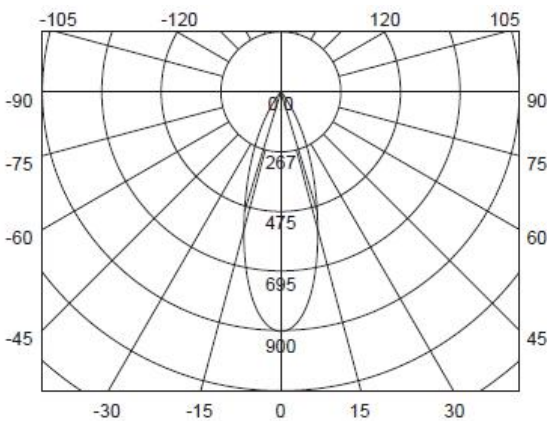

**Applications**

- Home appliance and other residential decorations.
- Commercial lighting like hotels, restaurants, bars, cafes, etc.

Product overview

Part No.: DGU10 KC50T6	Wattage: 6W	Dimmable: Yes
Codo No: 25621 / 25638		
CCT/Lumen output:2700K/345lm		Energy efficiency class: G
PF: >0.85	CRI(Ra):95	Weight: 47g
Voltage: AC200-240V	Current: 33mA	Frequency: 50/60Hz
Beam Angle: 36° / 24°	Socket: GU10	Working Temperature :-20°C ~ - 50°C
Inner Box Dimensions	Outer Carton Dimensions	Qty: 100PCS
(LxWxH):55 x 55 x 65mm	(LxWxH):485 x 285 x 185mm	

Beam Angle 24° cd&lx

0.5m	3512/4028lx	20.98cm
1.0m	1078.2/1260.5lx	41.78cm
1.5m	663.48/704.22lx	62.67cm
2.0m	495.21/534.51lx	83.56cm
3.0m	287.19/301.96lx	125.34cm

Beam Angle 36° cd&lx

0.5m	2462/3712lx	30.86cm
1.0m	602.4/912.5lx	61.72cm
1.5m	269.11/402.31lx	92.58cm
2.0m	149.79/234.61lx	123.44cm
3.0m	88.98/99.89lx	185.16cm

Technical Drawings (mm)

Packaging diagram

Inner Box

Middle Box

Outer Carton

Outer Carton Dimensions: (LxWxH): 485*285*185mm, Qty: 100PCS

Cautions

- Don't touch the lamp when it is lighted
- Don't use it in enclosed luminaire
- Power off before replacement
- Do not in violation of any fire regulations when using
- Consult professional electricians for technical support
- If the cable is damaged, it must be replaced by the manufacturer and its service agent, or qualified person in order to avoid hazards.