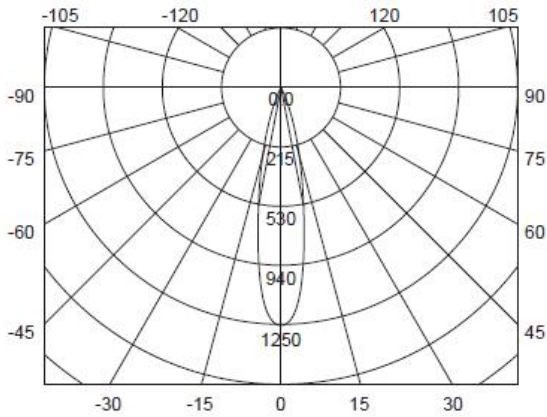

**Applications**

- Home appliance and other residential decorations.
- Commercial lighting like hotels, restaurants, bars, cafes, etc.

Product overview

Part No.: DGU10 KC50T6	Wattage: 6W	Dimmable: Yes
Codo No: 25621 / 25638		
CCT/Lumen output:2700K/345lm		Energy efficiency class: G
PF: >0.85	CRI(Ra):95	Weight: 47g
Voltage: AC200-240V	Current: 33mA	Frequency: 50/60Hz
Beam Angle: 36° / 24°	Socket: GU10	Working Temperature :-20°C ~ - 50°C
Inner Box Dimensions	Outer Carton Dimensions	Qty: 100PCS
(LxWxH):55 x 55 x 65mm	(LxWxH):485 x 285 x 185mm	

Beam Angle 24° cd&lx

0.5m	3512/4028lx	20.98cm
1.0m	1078.2/1260.5lx	41.78cm
1.5m	663.48/704.22lx	62.67cm
2.0m	495.21/534.51lx	83.56cm
3.0m	287.19/301.96lx	125.34cm

Beam Angle 36° cd&lx

0.5m	2462/3712lx	30.86cm
1.0m	602.4/912.5lx	61.72cm
1.5m	269.11/402.31lx	92.58cm
2.0m	149.79/234.61lx	123.44cm
3.0m	88.98/99.89lx	185.16cm

Technical Drawings (mm)

Packaging diagram

Inner Box

Middle Box

Outer Carton

Outer Carton Dimensions: (LxWxH): 485*285*185mm, Qty: 100PCS

Cautions

- Don't touch the lamp when it is lighted
- Don't use it in enclosed luminaire
- Power off before replacement
- Do not in violation of any fire regulations when using
- Consult professional electricians for technical support
- If the cable is damaged, it must be replaced by the manufacturer and its service agent, or qualified person in order to avoid hazards.