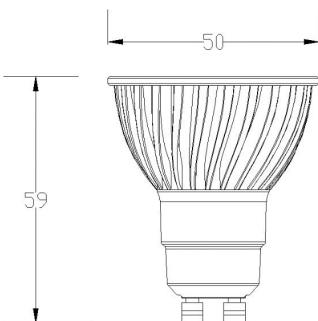

**Applications**

- Home appliance and other residential decorations.
- Commercial lighting like hotels, restaurants, bars, cafes, etc.

Product overview

Part No.: DGU10 KC50T6	Wattage: 6W	Dimmable: Yes
Codo No: 25621 / 25638		
CCT/Lumen output:2700K/345lm		Energy efficiency class: G
PF: >0.85	CRI(Ra):95	Weight: 47g
Voltage: AC200-240V	Current: 33mA	Frequency: 50/60Hz
Beam Angle: 36° / 24°	Socket: GU10	Working Temperature :-20°C ~ - 50°C
Inner Box Dimensions	Outer Carton Dimensions	Qty: 100PCS
(LxWxH):55 x 55 x 65mm	(LxWxH):485 x 285 x 185mm	

Beam Angle 24° cd&lx

0.5m	3512/4028lx	20.98cm
1.0m	1078.2/1260.5lx	41.78cm
1.5m	663.48/704.22lx	62.67cm
2.0m	495.21/534.51lx	83.56cm
3.0m	287.19/301.96lx	125.34cm

Beam Angle 36° cd&lx

0.5m	2462/3712lx	30.86cm
1.0m	602.4/912.5lx	61.72cm
1.5m	269.11/402.31lx	92.58cm
2.0m	149.79/234.61lx	123.44cm
3.0m	88.98/99.89lx	185.16cm

Technical Drawings (mm)

Packaging diagram

Inner Box

Middle Box

Outer Carton

Outer Carton Dimensions: (LxWxH): 485*285*185mm, Qty: 100PCS

Cautions

- Don't touch the lamp when it is lighted
- Don't use it in enclosed luminaire
- Power off before replacement
- Do not in violation of any fire regulations when using
- Consult professional electricians for technical support
- If the cable is damaged, it must be replaced by the manufacturer and its service agent, or qualified person in order to avoid hazards.